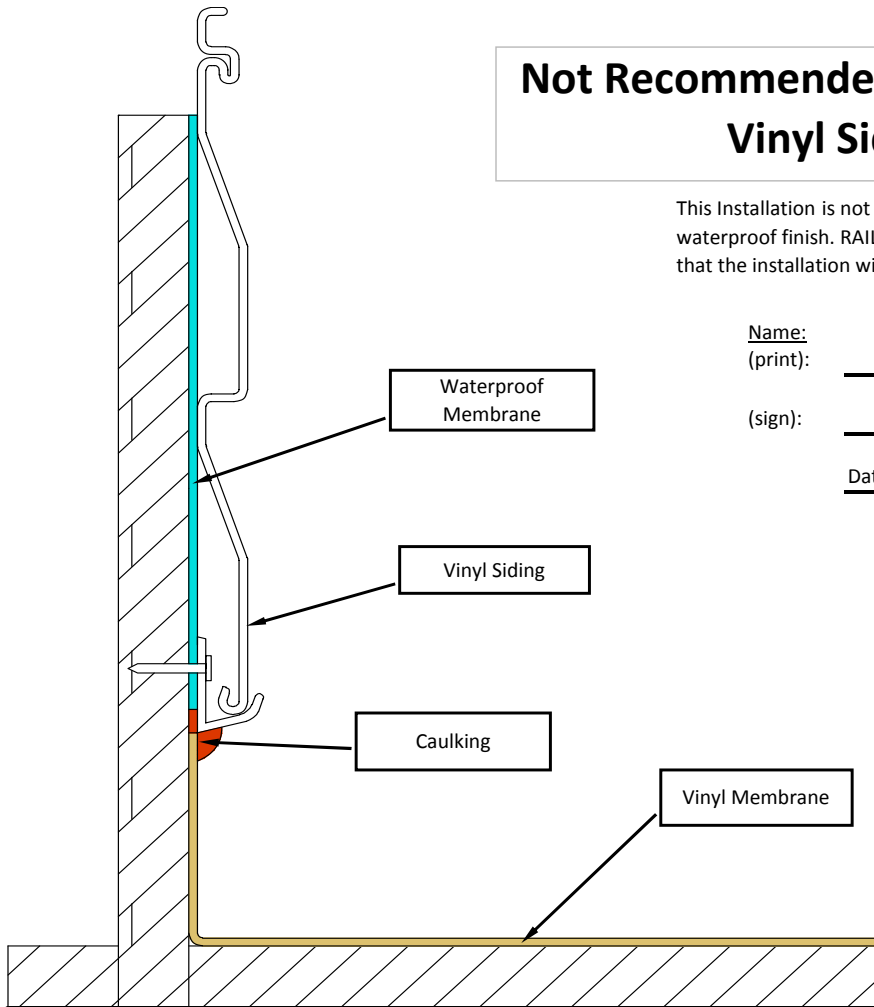

## Not Recommended Installation Method For Use At Vinyl Siding To Deck Interface

This Installation is not recommended by RAILPRO, nor is it an industry standard. It is not an approved waterproof finish. RAILPRO is unable to warranty any work using this procedure. By signing, it is agreed that the installation will be done without warranty.

## RailPro Approved Installation Method For Use At Vinyl Siding To Deck Interface

By signing, it is agreed that the displayed procedure will be performed as requested

Name: \_\_\_\_\_ Employee Witness: \_\_\_\_\_  
 (print): \_\_\_\_\_ (print): \_\_\_\_\_  
 (sign): \_\_\_\_\_ (sign): \_\_\_\_\_  
 Date: \_\_\_\_\_