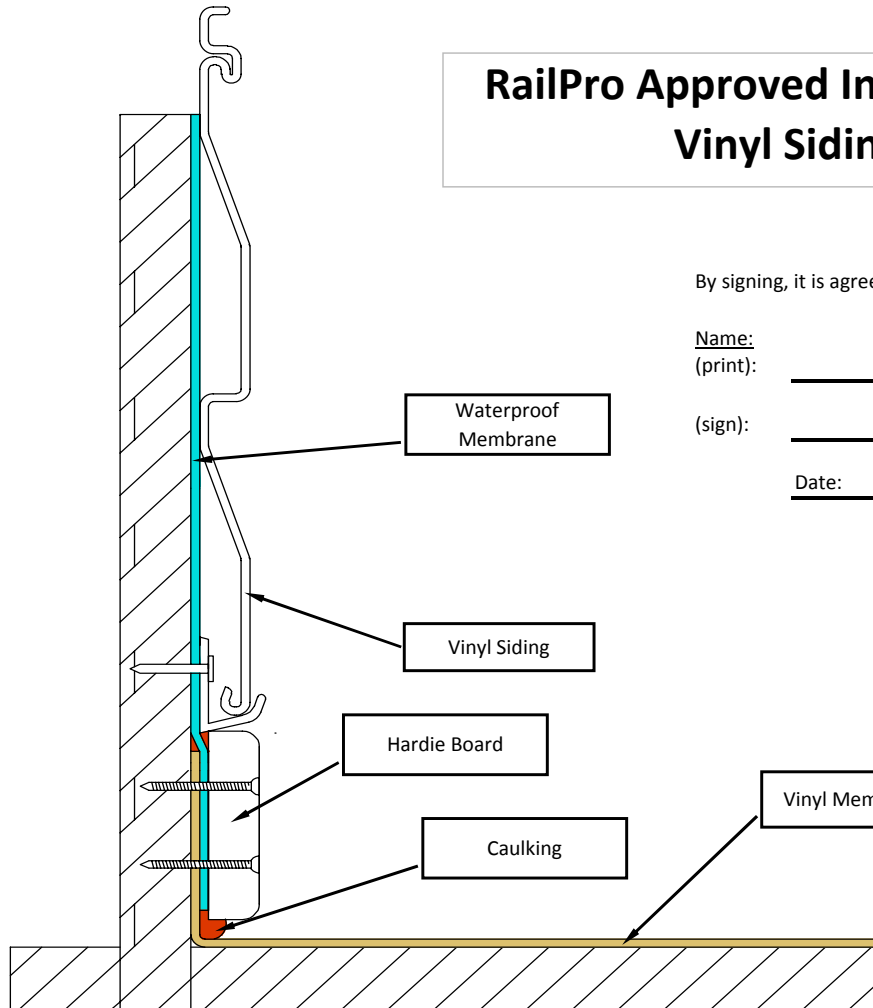

## Not Recommended Installation Method For Use At Vinyl Siding To Deck Interface

This Installation is not recommended by RAILPRO, nor is it an industry standard. It is not an approved waterproof finish. RAILPRO is unable to warranty any work using this procedure. By signing, it is agreed that the installation will be done without warranty.

## RailPro Approved Installation Method For Use At Vinyl Siding To Deck Interface

By signing, it is agreed that the displayed procedure will be performed as requested

Name: \_\_\_\_\_ Employee Witness: \_\_\_\_\_  
 (print): \_\_\_\_\_ (print): \_\_\_\_\_  
 (sign): \_\_\_\_\_ (sign): \_\_\_\_\_  
 Date: \_\_\_\_\_