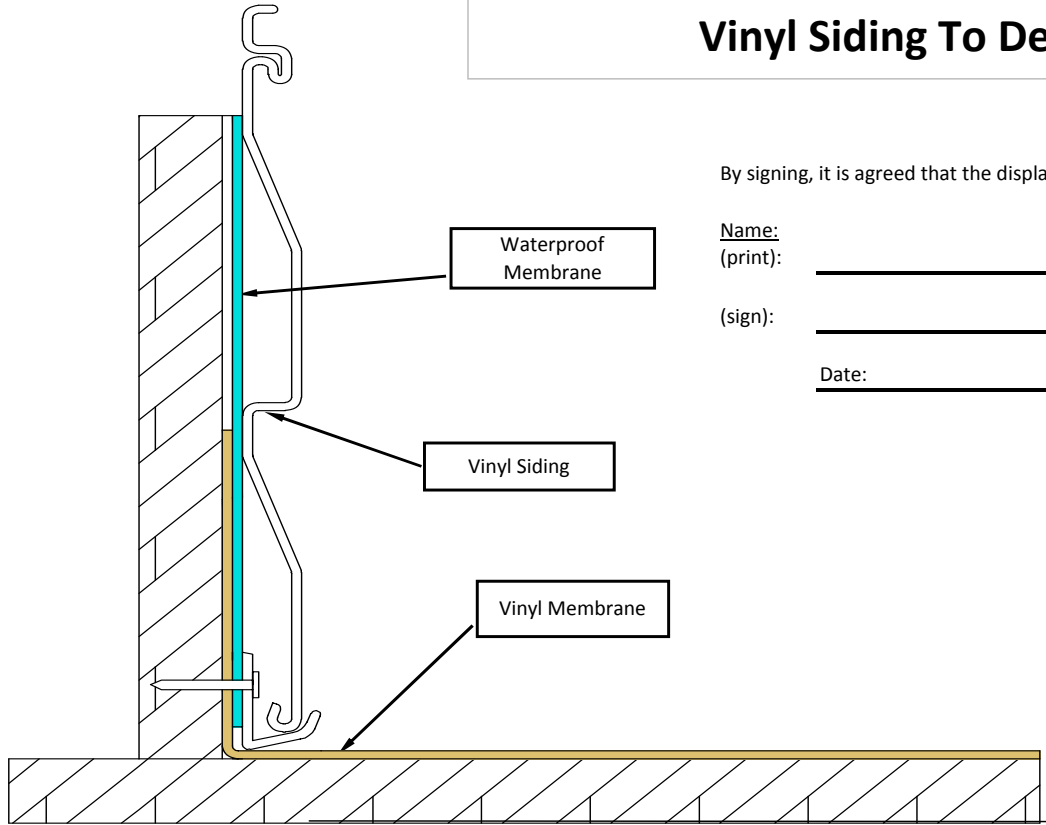

## RailPro Approved Installation Method For Use At Vinyl Siding To Deck Interface

By signing, it is agreed that the displayed procedure will be performed as requested

Name: \_\_\_\_\_ Employee Witness: \_\_\_\_\_  
 (print): \_\_\_\_\_ (print): \_\_\_\_\_  
 (sign): \_\_\_\_\_ (sign): \_\_\_\_\_  
 Date: \_\_\_\_\_

## RailPro Approved Installation Method For Use At Vinyl Siding To Deck Interface

Waterproof Membrane

Vinyl Siding

Vinyl Membrane

By signing, it is agreed that the displayed procedure will be performed as requested