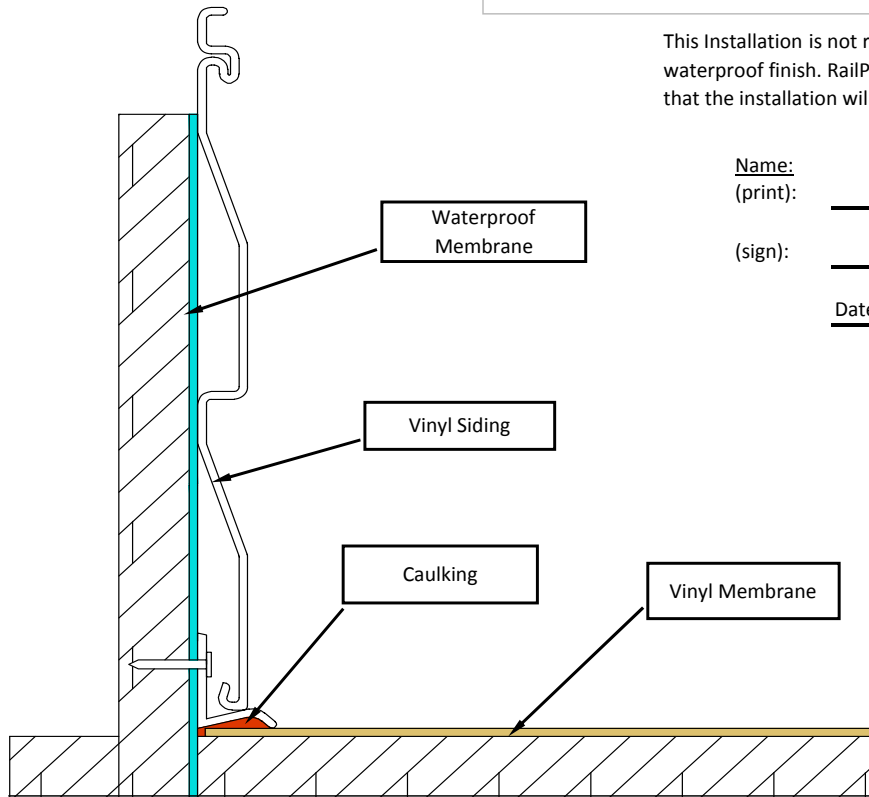

## RailPro Approved Installation Method For Use At Vinyl Siding To Deck Interface

Waterproof Membrane

Vinyl Siding

Vinyl Membrane

By signing, it is agreed that the displayed procedure will be performed as requested

## RailPro Approved Installation Method For Use At Vinyl Siding To Deck Interface

By signing, it is agreed that the displayed procedure will be performed as requested

Name: \_\_\_\_\_ Employee Witness: \_\_\_\_\_  
 (print): \_\_\_\_\_ (print): \_\_\_\_\_  
 (sign): \_\_\_\_\_ (sign): \_\_\_\_\_  
 Date: \_\_\_\_\_

Vinyl spec. W/Siding Peel up	
Date: Oct 12, 10	Drawn by: Kevin DiMarco
Created under RailPro Inc.	
Created for Internal purpose	
Notes:	

## Not Recommended Installation Method For Use At Vinyl Siding To Deck Interface

This installation is not recommended by RailPro, nor is it an industry standard. It is not an approved waterproof finish. RailPro is unable to warranty any work using this procedure. By signing, it is agreed that the installation will be done without warranty.