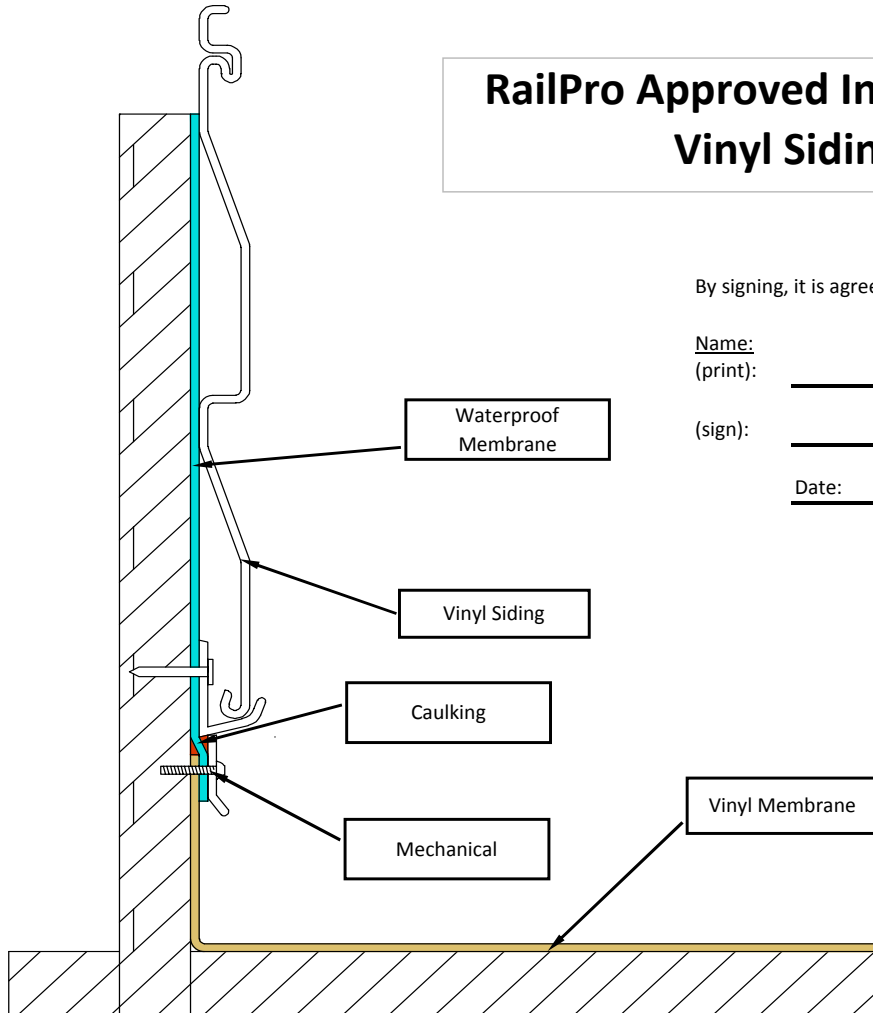

## Not Recommended Installation Method For Use At Vinyl Siding To Deck Interface

This Installation is not recommended by RAILPRO, nor is it an industry standard. It is not an approved waterproof finish. RAILPRO is unable to warranty any work using this procedure. By signing, it is agreed that the installation will be done without warranty.

## RailPro Approved Installation Method For Use At Vinyl Siding To Deck Interface

By signing, it is agreed that the displayed procedure will be performed as requested

Name: \_\_\_\_\_ Employee Witness: \_\_\_\_\_  
 (print): \_\_\_\_\_ (print): \_\_\_\_\_  
 (sign): \_\_\_\_\_ (sign): \_\_\_\_\_  
 Date: \_\_\_\_\_

## RailPro Approved Installation Method For Use At Vinyl Siding To Deck Interface

Waterproof Membrane

Vinyl Siding

Vinyl Membrane

By signing, it is agreed that the displayed procedure will be performed as requested