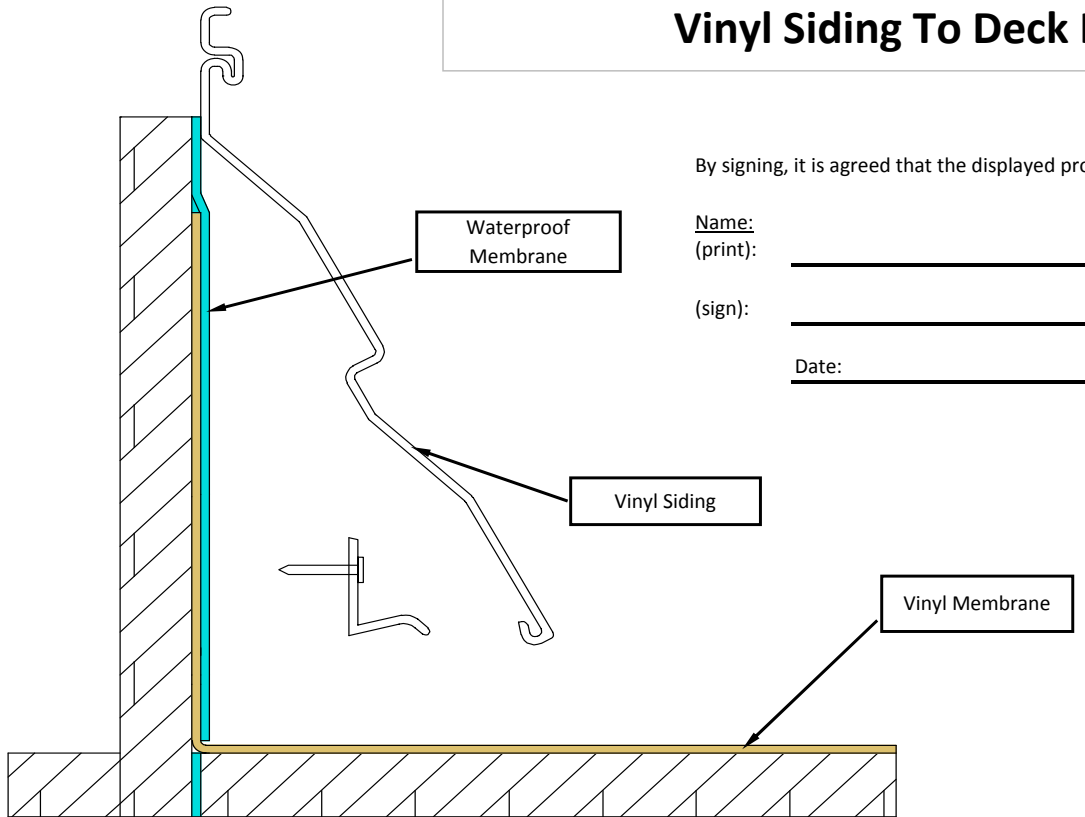

## RailPro Approved Installation Method For Use At Vinyl Siding To Deck Interface

By signing, it is agreed that the displayed procedure will be performed as requested

Name: \_\_\_\_\_ Employee Witness: \_\_\_\_\_  
 (print): \_\_\_\_\_ (print): \_\_\_\_\_  
 (sign): \_\_\_\_\_ (sign): \_\_\_\_\_  
 Date: \_\_\_\_\_

## RailPro Approved Installation Method For Use At Vinyl Siding To Deck Interface

Waterproof Membrane

Vinyl Siding

Vinyl Membrane

By signing, it is agreed that the displayed procedure will be performed as requested