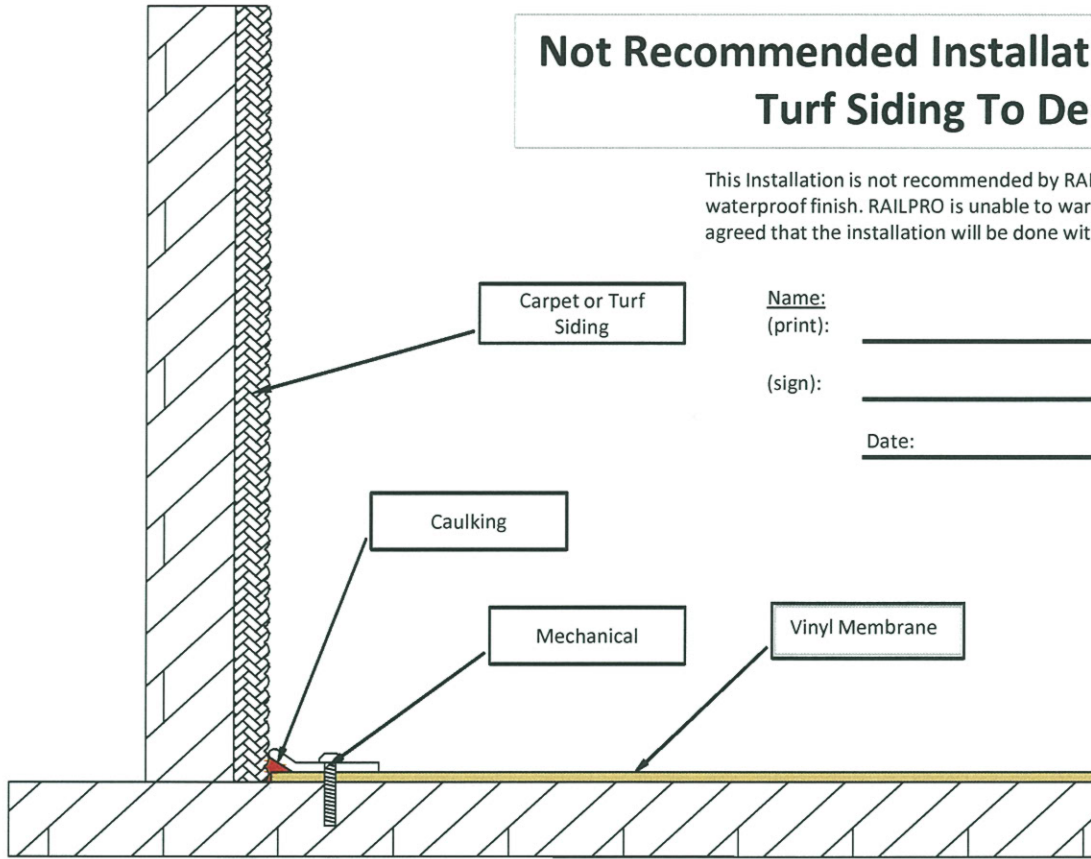

## Not Recommended Installation Method For Use At Turf Siding To Deck Interface

This installation is not recommended by RailPro, nor is it an industry standard. It is not an approved waterproof finish. RailPro is unable to warranty any work using this procedure. By signing, it is agreed that the installation will be done without warranty.

Carpet or Turf Siding

Caulking

Vinyl Membrane

Name: \_\_\_\_\_  
 (print): \_\_\_\_\_  
 (sign): \_\_\_\_\_  
 Date: \_\_\_\_\_

Employee Witness:  
 (print): \_\_\_\_\_  
 (sign): \_\_\_\_\_

Vinyl spec. W/Caulking bead	
Date: Oct 12, 10	Drawn by: Kevin DiMarco
Created under RailPro Inc.	
Created for Internal purpose	
Notes:	