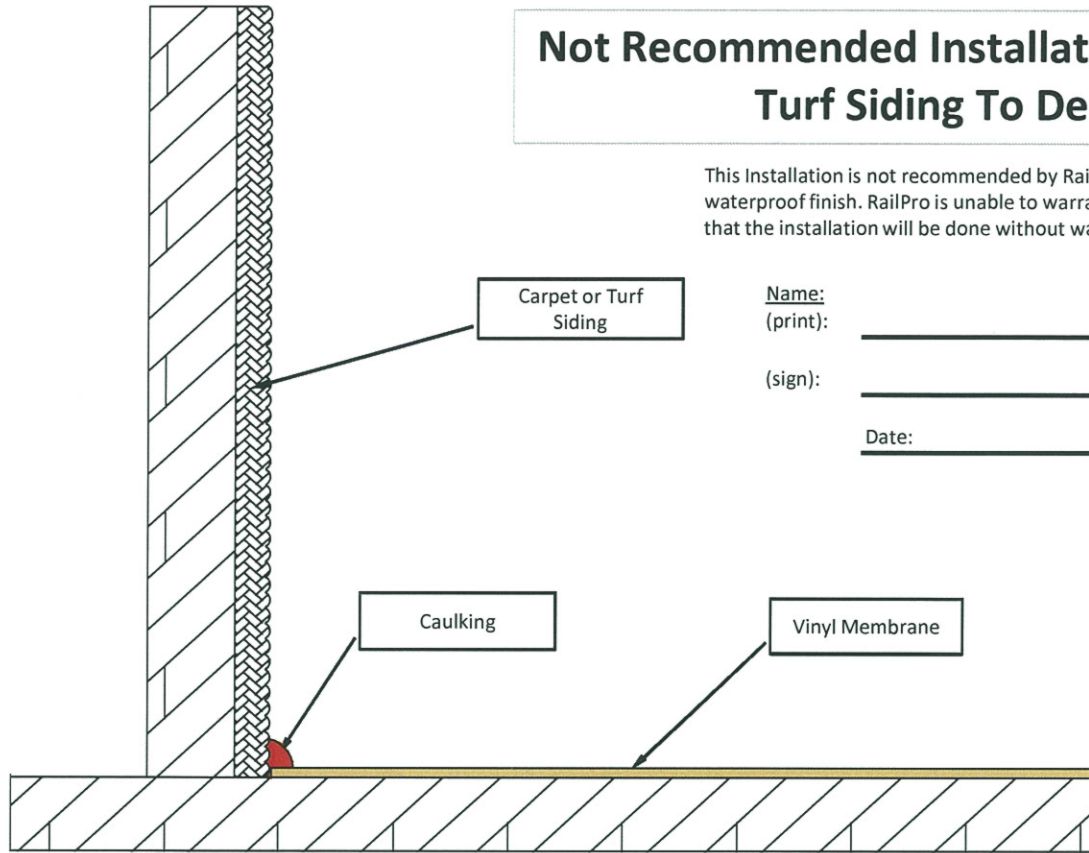

## Not Recommended Installation Method For Use At Turf Siding To Deck Interface

This installation is not recommended by RailPro, nor is it an industry standard. It is not an approved waterproof finish. RailPro is unable to warranty any work using this procedure. By signing, it is agreed that the installation will be done without warranty.

Carpet or Turf Siding

Caulking

Vinyl Membrane

Name: \_\_\_\_\_  
 (print): \_\_\_\_\_  
 (sign): \_\_\_\_\_  
 Date: \_\_\_\_\_

Employee Witness:  
 (print): \_\_\_\_\_  
 (sign): \_\_\_\_\_

Vinyl spec. W/Caulking bead	
Date: Oct 12, 10	Drawn by: Kevin DiMarco
Created under RailPro Inc.	
Created for Internal purpose	
Notes:	